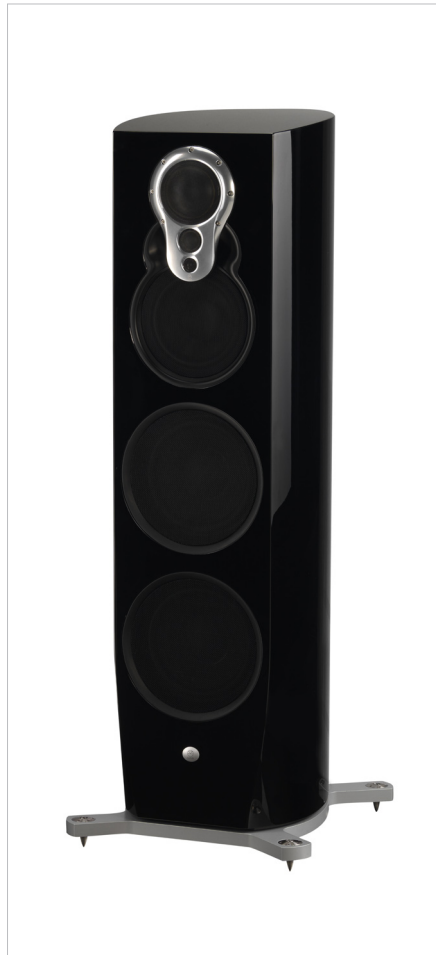

The 3K Driver Array gives outstanding high frequency reproduction and allows greater flexibility when positioning the loudspeakers. The precision machined die-cast array houses the mid-range, high-frequency and super high-frequency drive units for wider dispersion, precise high-frequency response and single point source accuracy, delivering a consistently natural sound.

The Aktiv Servo-Driven Bass System powers the bass drive units. The precise motion of each unit is measured, compared against the original input signal, and immediately corrected to ensure that the output perfectly matches the input, resulting in an extremely accurate and musical bass performance.

All Aktiv models benefit from Linn's 'Silent Power' amplification technology, Chakra, which offers significantly increased power, reliability and efficiency, whilst producing less heat and distortion.

Advanced pressure-formed natural laminate cabinets provide an exceptionally rigid construction with ultra-low resonance properties. High grade real wood veneers are used throughout and are available in special high gloss finishes and bespoke colours to perfectly complement any living space.

1