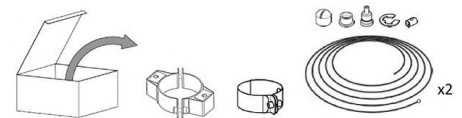

Kit pour suspension verticale / Set for vertically suspended fixtures

Inox
ACC KIT VERTICAL SUSP D40
17500166

ACC KIT VERTICAL SUSP D70
17500168

ACC KIT VERTICAL SUSP D100
17500170

ACC KIT VERTICAL SUSP D133
17500172
65 €

Coal
ACC KIT VERTICAL SUSP COAL D40
17500167

ACC KIT VERTICAL SUSP COAL D70
17500169

ACC KIT VERTICAL SUSP COAL D100
17500171

ACC KIT VERTICAL SUSP COAL D133
17500173
80 €

Kit de 2 supports de fixation murale / Set of wall hooks for brackets

ACHC KIT WALL FIX FLAT
17500070
35 € HT