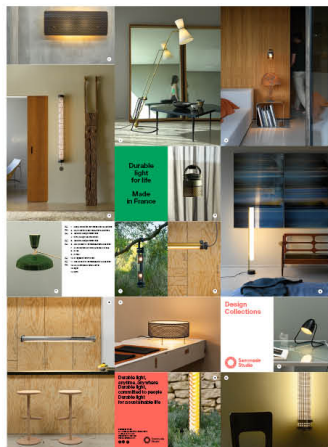

Brochures :

Leaflet Sammode Studio
Code : CP01024